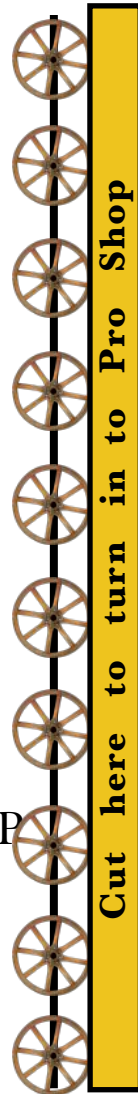

# 2024 Stampede

**Back in the Saddle Again**  
**Brought to you by the SCCLGA**

**Tuesday, March 19, 2024**

**8:30 Shotgun - Both Drive, Alternate Shot Format**

2 Person Teams, LGA member  
with any SCC member

8:00 Check -In

8:30 Shotgun

1:00 Betting Window Opens

2:00 Stampede Pony Race

5:00 Cactus Bar Opens

6:00 Chuck Wagon Buffet

Awards, Prizes, Music & Dancing

Western Attire Encouraged

Cost: \$80/Person and Extra Dinners are \$46/PP

Entry Deadline: March 17th

Call Mary Lou Thun at 360-901-5465 with questions.